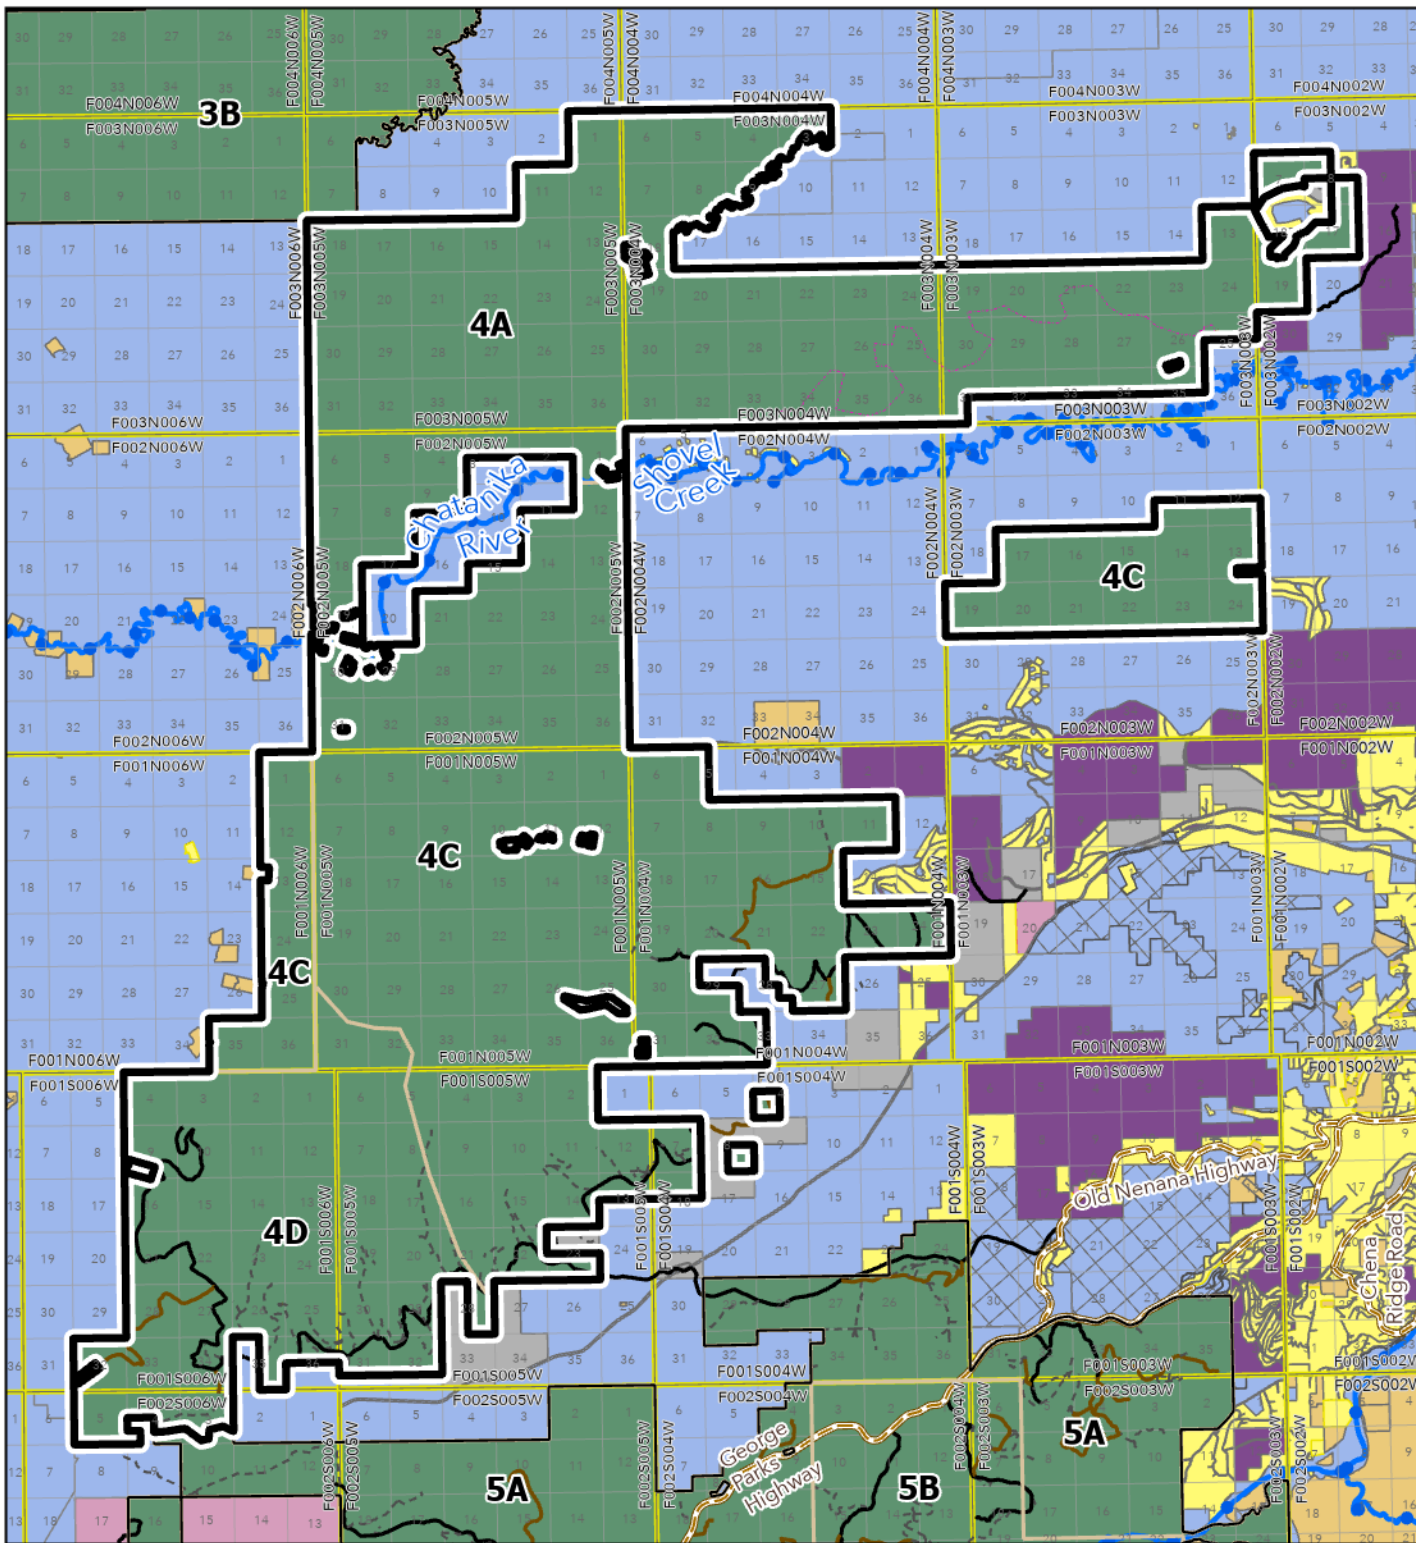

Management Unit: 4 Chatanika River, Cache Creek, and Goldstream

State Forest Boundary

- Unit Boundary
- Tanana Valley State Forest
- State Forest Subunit Boundary

Land Ownership

- State Lands
- University of Alaska
- AK DNR-Mental Health Trust
- Private Land
- Federal
- Municipal
- ANCSA

Hydrology

- Anadromous Waters
- Streams

Roads

- Highway
- Primary
- Secondary
- Spur
- Winter